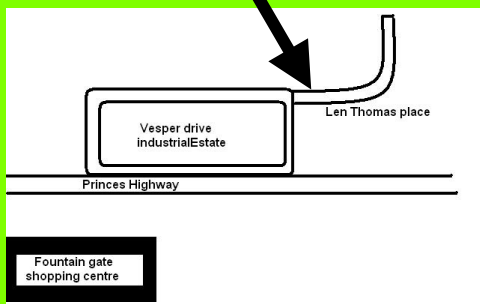

What about Lust and pornography ?

Paint Tek Surface Solutions

1 Len Thomas place

Narre Warren

6:00 pm BBQ

7:00 pm DVD

Group discussion

Prayer